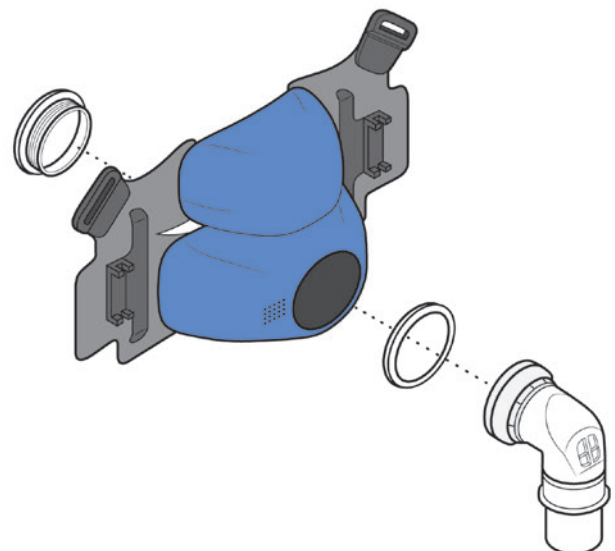

Open Face Headgear Design:

Allows virtually unrestricted vision; great for people who like to fall asleep while reading or watching TV. Accommodates eyeglasses.

90° Elbow Swivel Connector with 360° Rotation:

Allows users to sleep in more natural positions; easy to remove and clean.

Gentle Exhalation:

Exhalation holes are in the front of the mask providing a quiet and gentle flow of air.

Easy to Clean:

Quick & simple to clean the material that routinely comes in contact with the skin surface.

Super Lightweight:

Users barely notice the weight of this mask.

3 Sizes:

Multiple size options allow users to find the perfect fit for their face; expands the number of users the mask will fit.

Moisture Vapor Breathable:

High-tech material allows the skin to breathe naturally, wicks away moisture and leaves no pressure marks that are common with rubber or silicone seals.

Loose Fit:

As with all SleepWeaver masks, the unique "loose fit" provides ultimate comfort and eliminates strap marks.