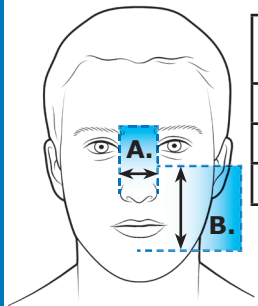

A. Measure width of nose:

25mm
32mm
38mm

51mm

Nasal Mask Measurement

- Using the ruler above measure the width of your nose.
- Using your nose measurement, find your mask size in the chart below.

Nose Size	*Advance	Advance Small	Elan®
Small		●	●
Regular	●		●
Large	●		●

*SleepWeaver Advance is one size fits most. If your nose measurement falls under 1.25" try SleepWeaver Advance Small first.

SleepWeaver 3D Neck Sizing Guide

Not actual size
Use cloth tape measure

NOTE: If your measurement falls between sizes on ANY mask, choose the SMALLER mask size.

A. Measure width of nose:

25mm
32mm
38mm

51mm

Full Face Mask Measurements

- Find measurement A. using top ruler.
- Find measurement B. using side ruler.
- Using both measurements, find your mask size in the chart below.

Anew® Size	A. Measurement	B. Measurement
Small	25 to 32mm	83 to 89mm
Regular	32 to 38mm	89 to 95mm
Large	38mm & Up	95mm & Up

B. Measure from bridge of nose to center of chin:

83mm
89mm
95mm