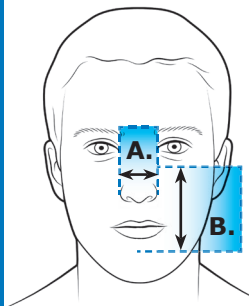

\*SleepWeaver Advance is one size fits most. If your nose measurement falls under 1.25" try SleepWeaver Advance Small first.

**SleepWeaver 3D Neck Sizing Guide**

Not actual size  
Use cloth tape measure

**NOTE: If your measurement falls between sizes on ANY mask, choose the SMALLER mask size.**

**A. Measure width of nose:**

1"  
1.25"  
1.5"

**Full Face Mask Measurements**

- Find measurement A. using top ruler.
- Find measurement B. using side ruler.
- Using both measurements, find your mask size in the chart below.

Anew® Size	A. Measurement	B. Measurement
<b>Small</b>	1" to 1.25"	3.25" to 3.5"
<b>Regular</b>	1.25" to 1.5"	3.5" to 3.75"
<b>Large</b>	1.5" & Up	3.75" & Up

**B. Measure from bridge of nose to center of chin:**

3.25"  
3.5"  
3.75"

**A. Measure width of nose:**

25mm  
32mm  
38mm

51mm