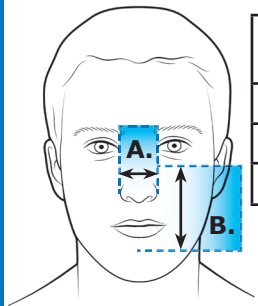

### Nasal Mask Measurement

- Using the ruler above measure the width of your nose.
- Using your nose measurement, find your mask size in the chart below.

Nose Size	*Advance	Advance Small	Elan®
<b>Small</b>		●	●
<b>Regular</b>	●		●
<b>Large</b>	●		●

\*SleepWeaver Advance is one size fits most. If your nose measurement falls under 1.25" try SleepWeaver Advance Small first.

### SleepWeaver 3D Neck Sizing Guide

Not actual size  
Use cloth tape measure

**NOTE: If your measurement falls between sizes on ANY mask, choose the SMALLER mask size.**

**A. Measure width of nose:**

25mm  
32mm  
38mm

### Full Face Mask Measurements

- Find measurement A. using top ruler.
- Find measurement B. using side ruler.
- Using both measurements, find your mask size in the chart below.

Anew® Size	A. Measurement	B. Measurement
<b>Small</b>	<b>25 to 32mm</b>	<b>83 to 89mm</b>
<b>Regular</b>	<b>32 to 38mm</b>	<b>89 to 95mm</b>
<b>Large</b>	<b>38mm &amp; Up</b>	<b>95mm &amp; Up</b>