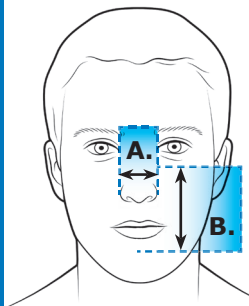

A. Measure width of nose:

1"
1.25"
1.5"

Nasal Mask Measurement

- Using the ruler above measure the width of your nose.
- Using your nose measurement, find your mask size in the chart below.

Nose Size	*Advance	Advance Small	Elan®
Small		●	●
Regular	●		●
Large	●		●

*SleepWeaver Advance is one size fits most. If your nose measurement falls under 1.25" try SleepWeaver Advance Small first.

SleepWeaver 3D Neck Sizing Guide

Not actual size
Use cloth tape measure

NOTE: If your measurement falls between sizes on ANY mask, choose the SMALLER mask size.

A. Measure width of nose:

1"
1.25"
1.5"

Full Face Mask Measurements

- Find measurement A. using top ruler.
- Find measurement B. using side ruler.
- Using both measurements, find your mask size in the chart below.

Anew® Size	A. Measurement	B. Measurement
Small	1" to 1.25"	3.25" to 3.5"
Regular	1.25" to 1.5"	3.5" to 3.75"
Large	1.5" & Up	3.75" & Up

B. Measure from bridge of nose to center of chin:

3.25"
3.5"
3.75"